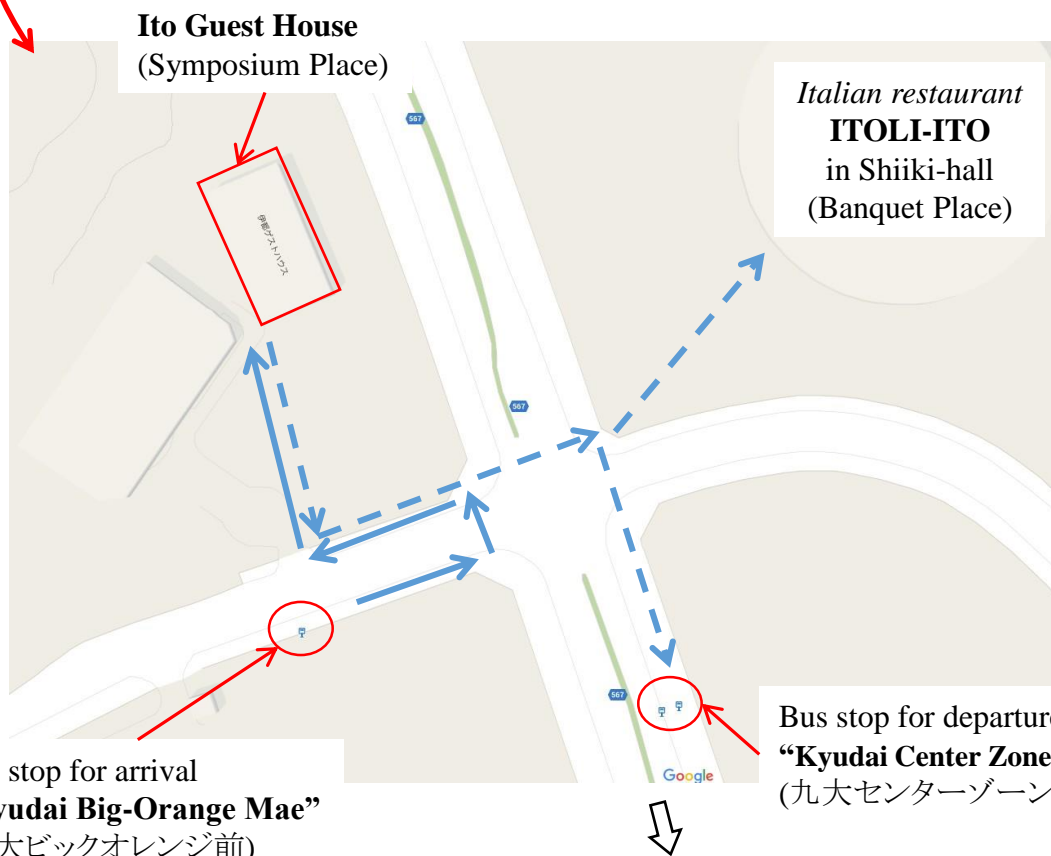

Access Map

See more information (to Ito campus): <http://suisin.jimu.kyushu-u.ac.jp/en/info/>

Bus stop for arrival
“Kyudai Big-Orange Mae”
 (九大ビックオレンジ前)

Bus stop for departure
“Kyudai Center Zone-Iriguchi”
 (九大センターゾーン入口)

To either Tenjin (天神) & Hakata (博多)
 or Kyudai-Gakkentoshi sta (九大学研都市駅)

Time table for Showa Bus (in Japanese)
 between Kyudai-Gakkentoshi sta. and “Kyudai Big-Orange Mae”:
<http://www.showa-bus.jp/jikokuhyou/kyuudai.htm>