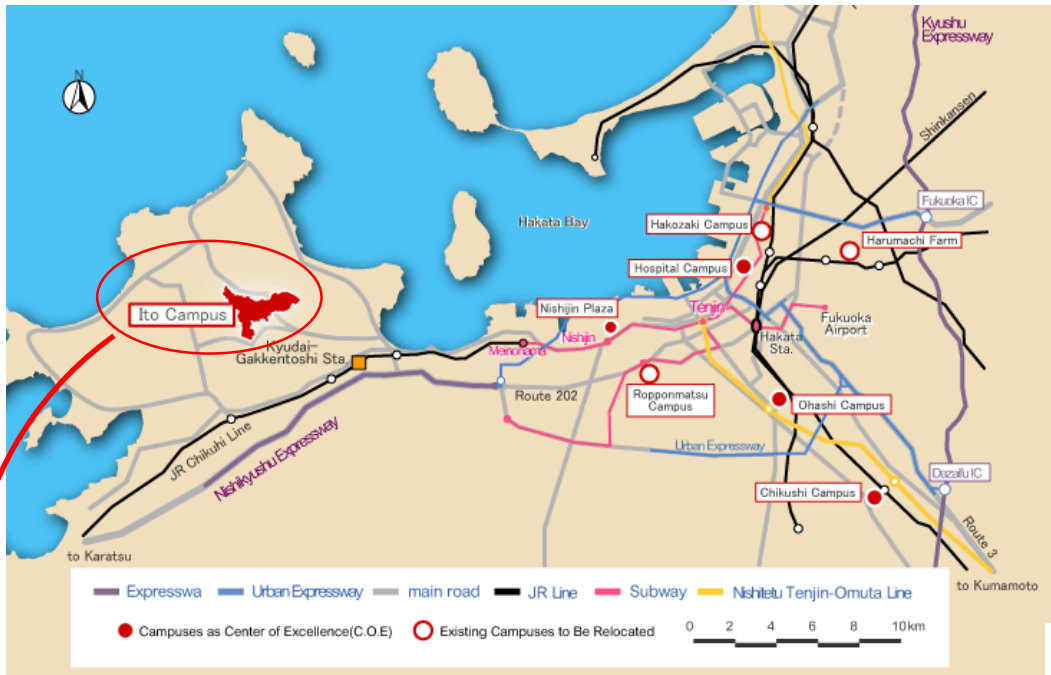

Access Map

See more information (to Ito campus): <http://suisin.jimu.kyushu-u.ac.jp/en/info/>

Bus stop for arrival
“Kyudai Big-Orange Mae”
 (九大ビックオレンジ前)

Bus stop for departure
“Kyudai Center Zone-Iriguchi”
 (九大センターゾーン入口)

To either Tenjin (天神) & Hakata (博多)
 or Kyudai-Gakkentoshi sta (九大学研都市駅)

Time table for Showa Bus (in Japanese)
 between Kyudai-Gakkentoshi sta. and “Kyudai Big-Orange Mae”:
<http://www.showa-bus.jp/jikokuhyou/kyuudai.htm>